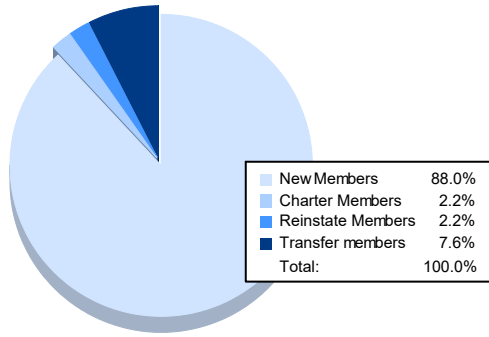

Year	New Clubs	Dropped Clubs	Gain/ Loss Clubs	New Members	Charter Members	Reinstate Members	Transfer Members	Total Member Added	Total Members Dropped	Gain/ Loss Members
2016-2017	0	0	0	104	0	5	9	118	123	-5
2017-2018	0	0	0	96	1	4	10	111	147	-36
2018-2019	0	0	0	111	0	0	8	119	143	-24
2019-2020	1	3	-2	66	24	3	18	111	162	-51
2020-2021	0	4	-4	81	2	2	7	92	126	-34
<b>Average</b>	<b>0</b>	<b>1</b>	<b>-1</b>	<b>92</b>	<b>5</b>	<b>3</b>	<b>10</b>	<b>110</b>	<b>140</b>	<b>-30</b>

### Membership Composition June 2021 Cumulative